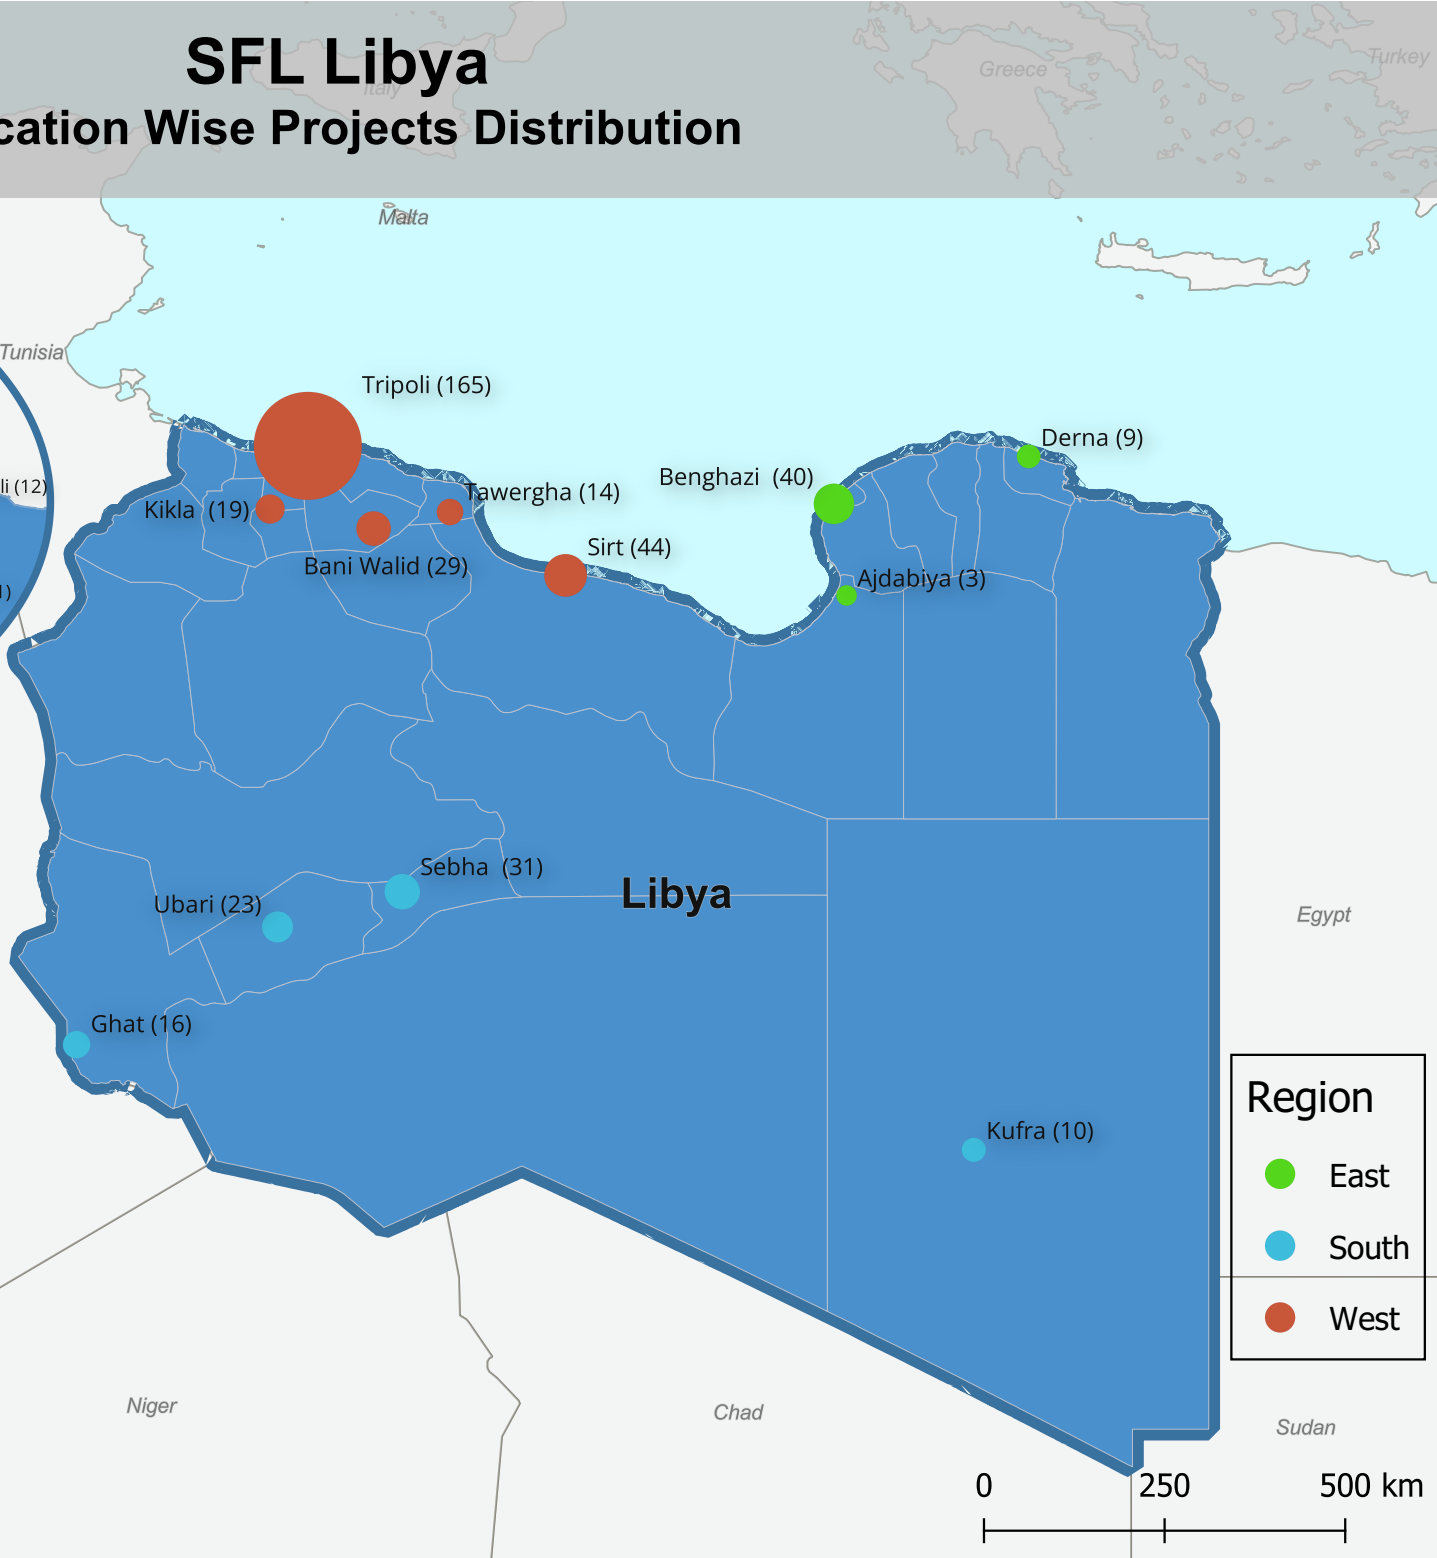

SFL Libya

Location Wise Projects Distribution

0 10 20 km

Libya

Region

- East
- South
- West

0 250 500 km

Note: Marker size corresponds to number of projects

SFL Libya

Location Wise Fund Distribution

0 10 20 km

Greater Tripoli Municipalities

Region	
● East	Green
● South	Cyan
● West	Red

Note: Marker size corresponds to fund distribution

0 250 500 km

SFL Libya Population Map

Note: Population figures primarily referred from UNOCHA Humanitarian Needs Overview 2022 and for Tripoli (including 13 Greater Tripoli Municipalities) from UNFPA Libya Common Operational Dataset 2019.