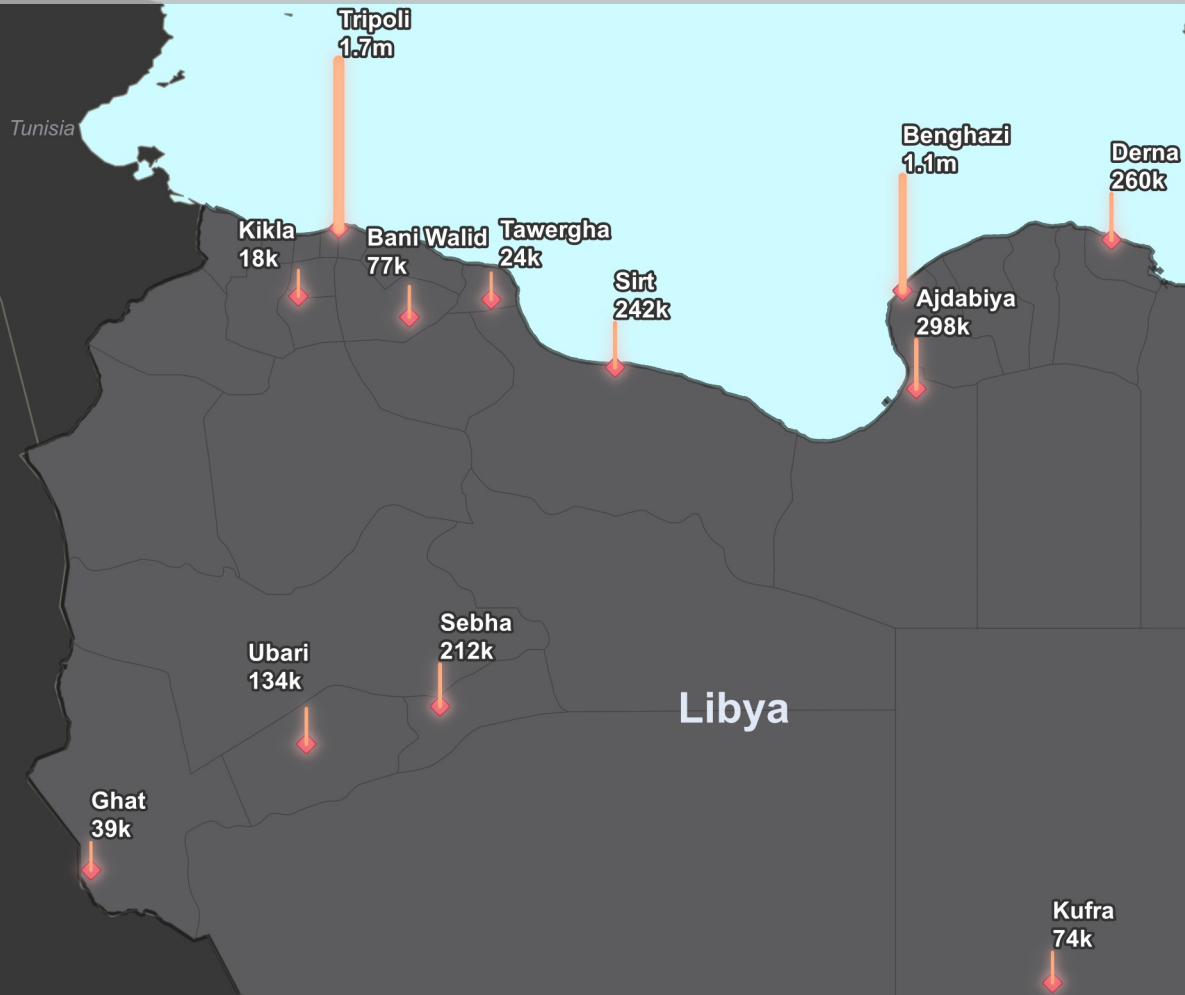

SFL Libya

Location Wise Projects Distribution

0 10 20 km

Libya

Region

- East
- South
- West

0 250 500 km

Note: Marker size corresponds to number of projects

SFL Libya

Location Wise Fund Distribution

0 10 20 km

Greater Tripoli Municipalities

Region	
● East	Green
● South	Cyan
● West	Red

Note: Marker size corresponds to fund distribution

0 250 500 km

SFL Libya Population Map

Note: Population figures primarily referred from UNOCHA Humanitarian Needs Overview 2022 and for Tripoli (including 13 Greater Tripoli Municipalities) from UNFPA Libya Common Operational Dataset 2019.