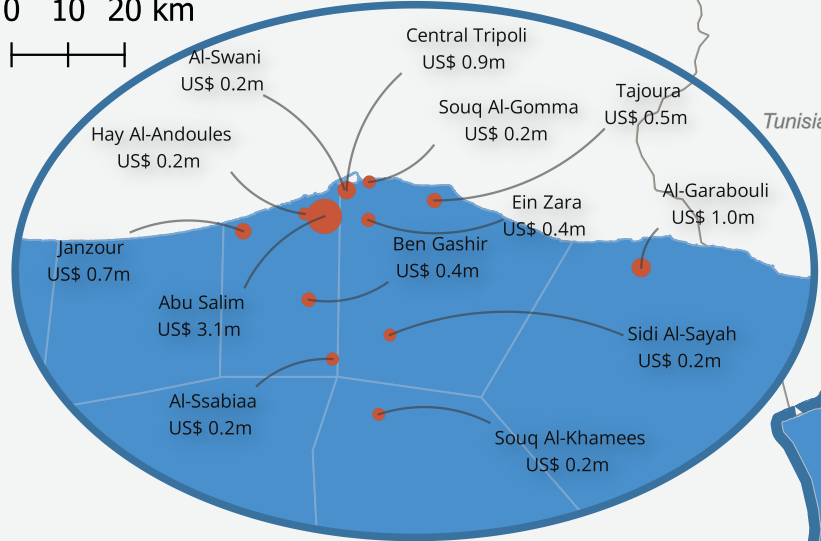

SFL Libya

Location Wise Projects Distribution

0 10 20 km

Libya

Region

- East
- South
- West

0 250 500 km

Note: Marker size corresponds to number of projects

SFL Libya

Location Wise Fund Distribution

0 10 20 km

Greater Tripoli Municipalities

Region	
● East	Green
● South	Cyan
● West	Red

Note: Marker size corresponds to fund distribution

0 250 500 km

SFL Libya Population Map

Note: Population figures primarily referred from UNOCHA Humanitarian Needs Overview 2022 and for Tripoli (including 13 Greater Tripoli Municipalities) from UNFPA Libya Common Operational Dataset 2019.