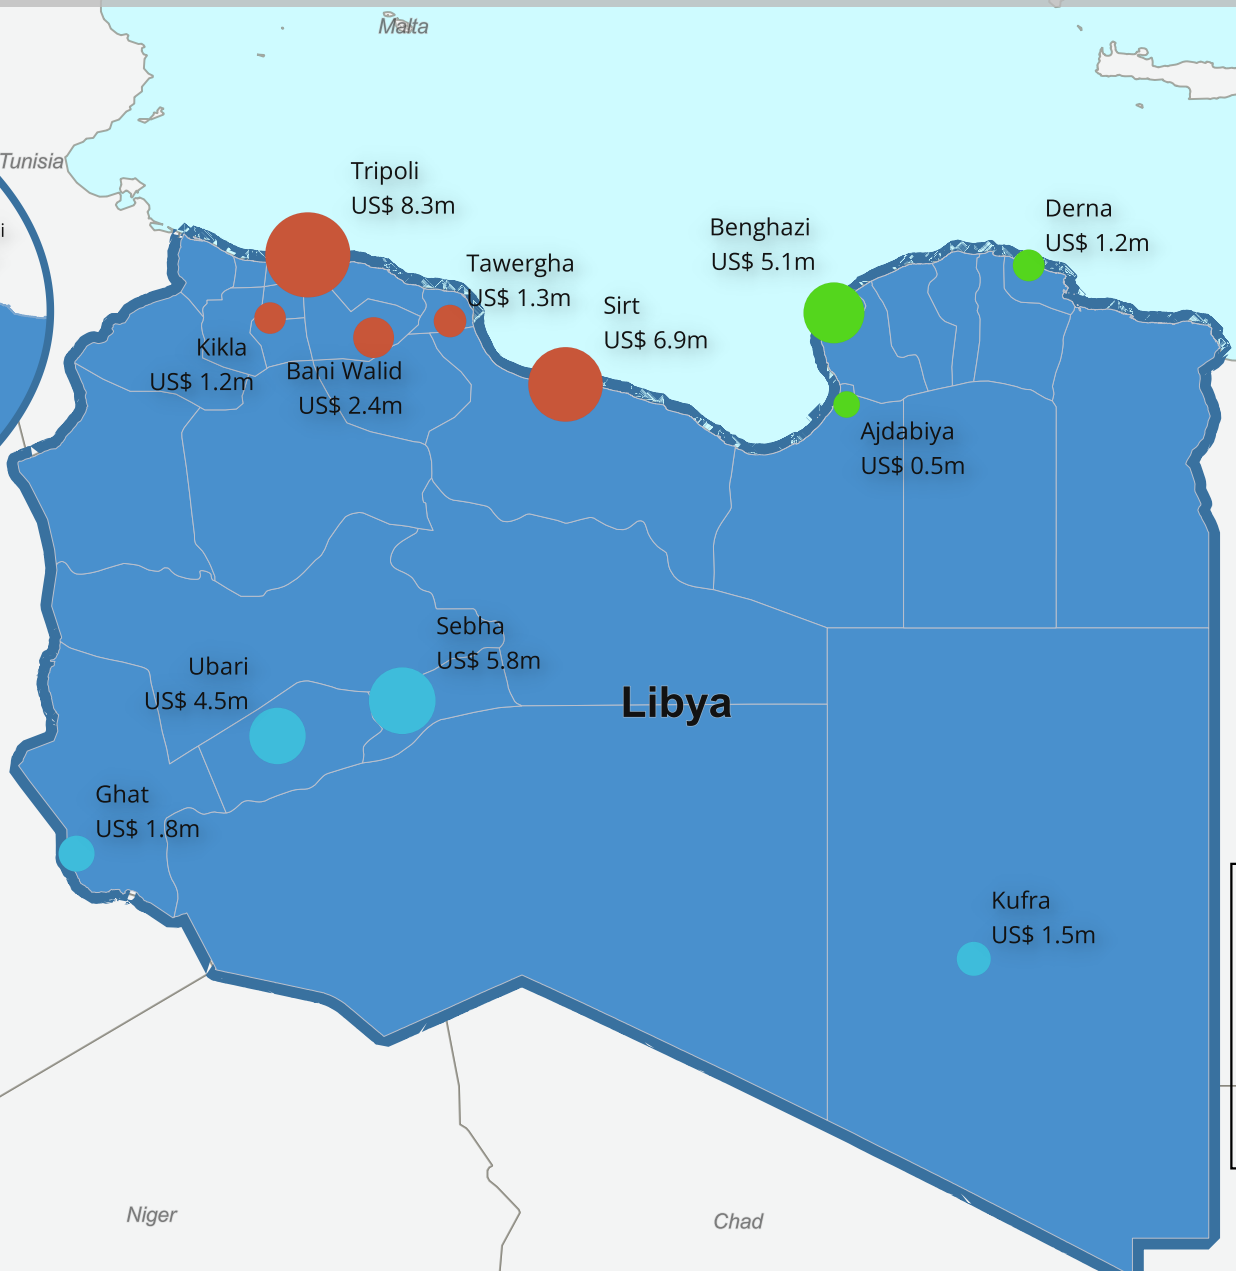

SFL Libya

Location Wise Projects Distribution

0 10 20 km

Libya

Region

- East
- South
- West

0 250 500 km

Note: Marker size corresponds to number of projects

SFL Libya

Location Wise Fund Distribution

0 10 20 km

Greater Tripoli Municipalities

Region	
● East	Green
● South	Cyan
● West	Red

Note: Marker size corresponds to fund distribution

0 250 500 km

SFL Libya Population Map

Note: Population figures primarily referred from UNOCHA Humanitarian Needs Overview 2022 and for Tripoli (including 13 Greater Tripoli Municipalities) from UNFPA Libya Common Operational Dataset 2019.