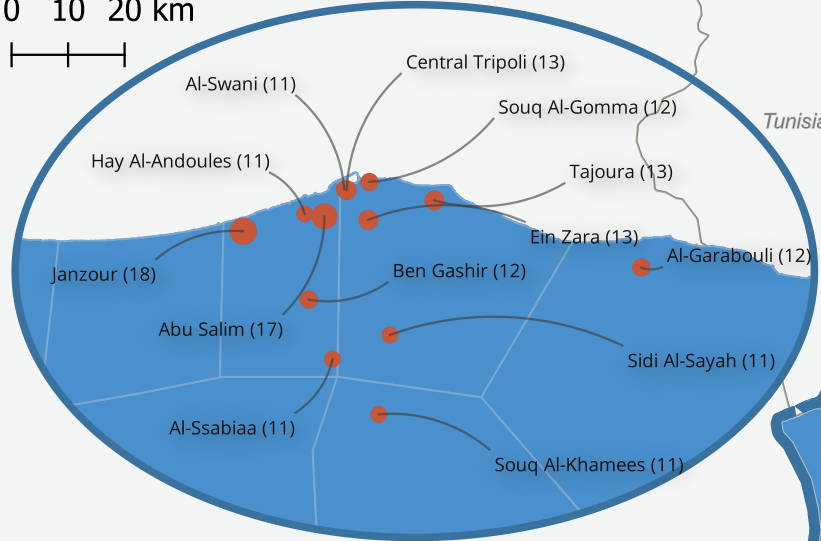

SFL Libya

Location Wise Projects Distribution

0 10 20 km

Libya

Region

- East
- South
- West

0 250 500 km

Note: Marker size corresponds to number of projects

SFL Libya

Location Wise Fund Distribution

0 10 20 km

Greater Tripoli Municipalities

Region	
● East	Green
● South	Cyan
● West	Red

Note: Marker size corresponds to fund distribution

0 250 500 km

SFL Libya Population Map

Note: Population figures primarily referred from UNOCHA Humanitarian Needs Overview 2022 and for Tripoli (including 13 Greater Tripoli Municipalities) from UNFPA Libya Common Operational Dataset 2019.